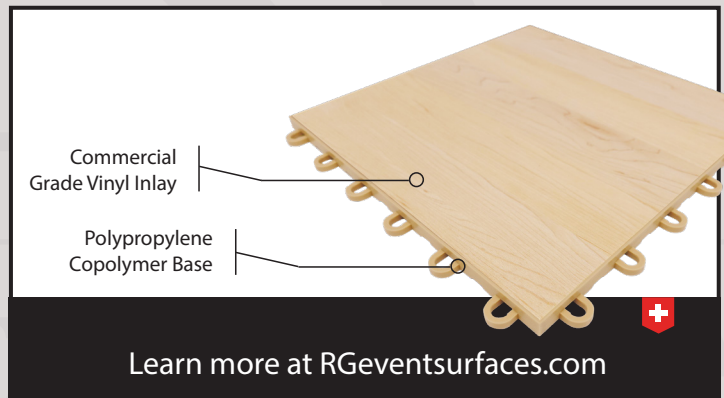

## VersaCourt PRO Indoor Court Tile

VersaCourt Pro Indoor Court Tile was designed and developed for indoor multi-sports applications. The innovative tile design and our unique six-point locking system creates a seamless playing surface that allows for consistent ball bounce, response and unmatched playability.

	Dimensions	12" x 12" x .5" (1.15lbs). 1 sq. ft.
	Superior Strength	1/2" height profile features a rolling load strength of >150 lbs.
	Replaceable	Ability to easily replace any vinyl inlay regardless of location.
	Do It Yourself	Average installation is 500 sq.ft. per person per hour.
	Construction	An injection molded, high impact plastic tile tray, closed profile with commercial grade vinyl inlay
	Recyclable	Sustainable.

**Comfortable to walk on!**  
Gentle vertical flex provides forgiveness on lower backs, knees, and joints.

**Customizable options!**  
Customize the floor with your company's brand colors and logos.

**Durability**

### Recommended Uses:

- Basketball
- Volleyball
- Multi-Sport
- Events
- Other

**Additional Facts:**

Surface Texture	Specially designed flat top provides a high grip playing surface
Support Structure	Grid pattern under structure with 196 individual square cells
Cleaning	Vinyl cleaner, agitate with bristle brush scrub, hot water pressure wash @ 3,200 PSI
Materials	High Impact Copolymer Polypropylene